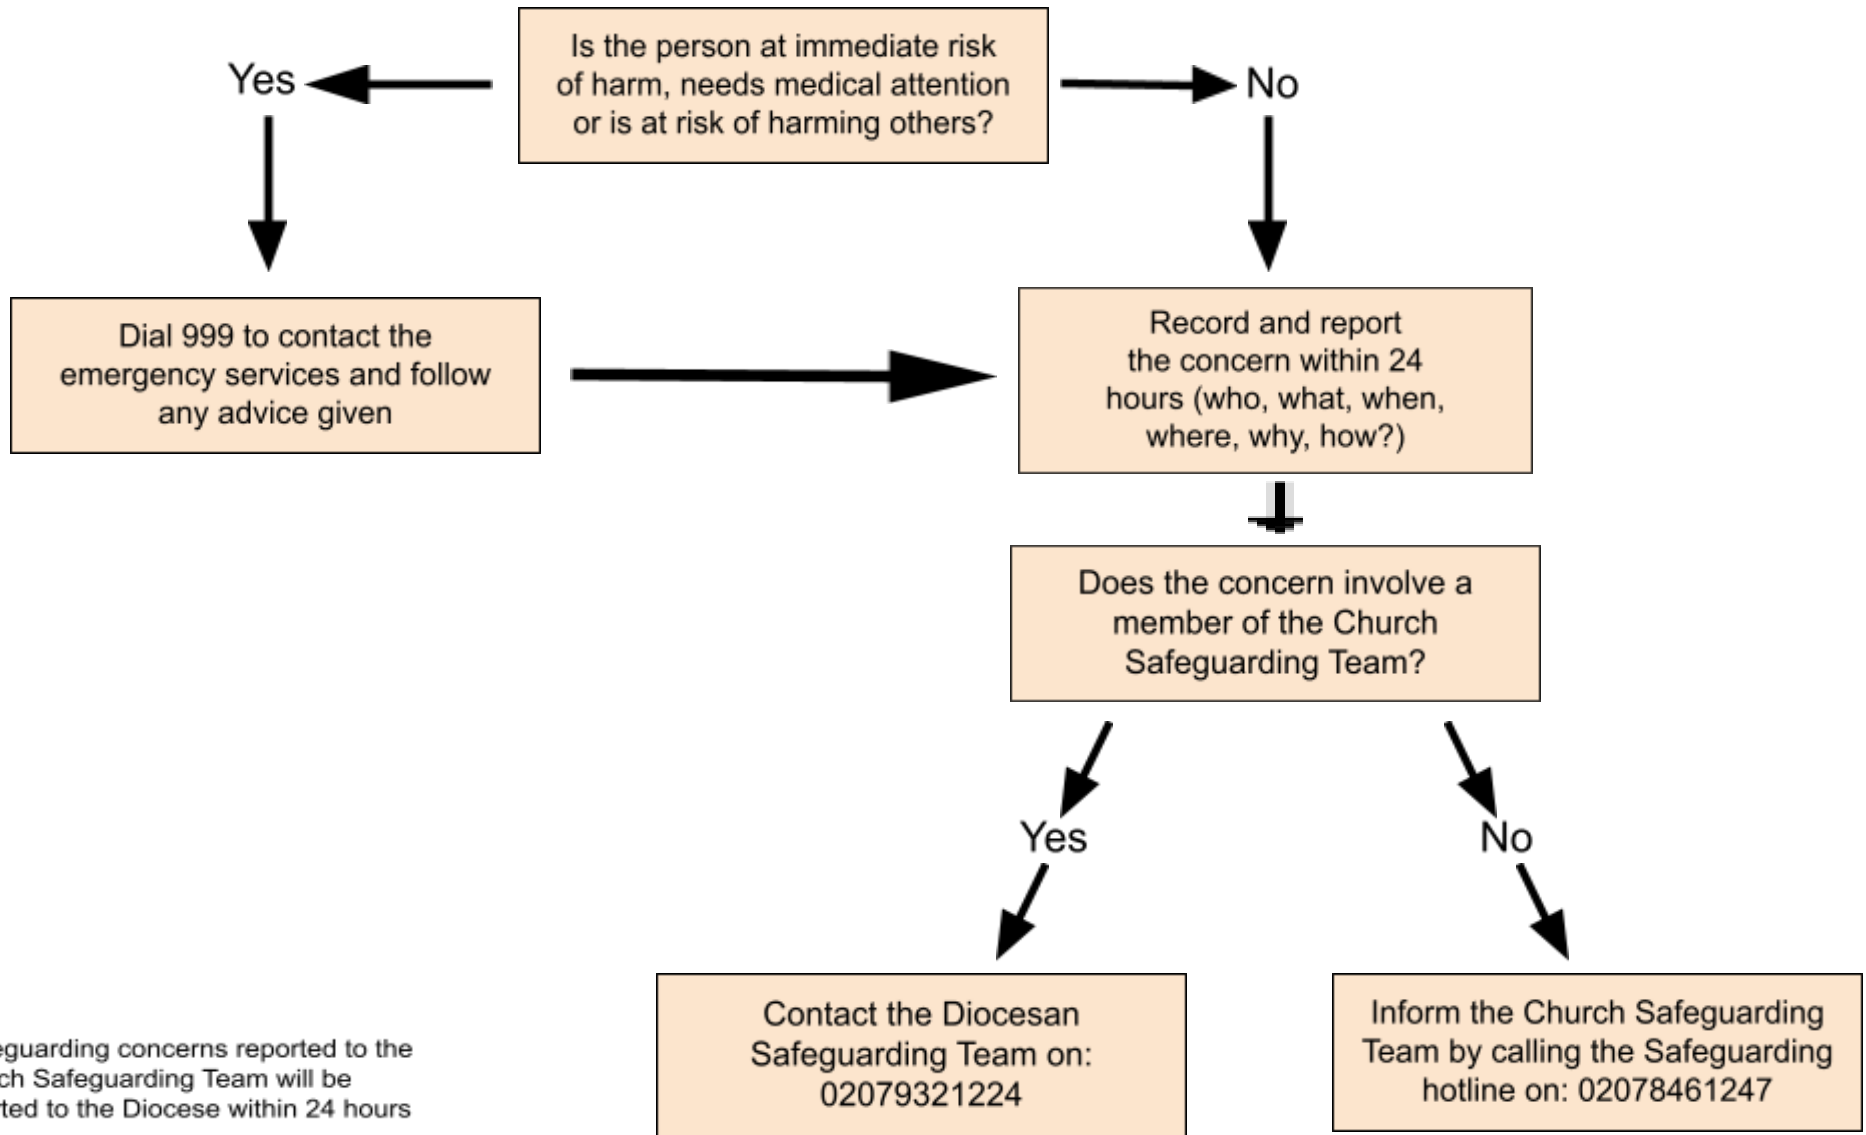

CCSPITS CHRIST CHURCH SPITALFIELDS

Safeguarding Concern Flowchart

*Safeguarding concerns reported to the Church Safeguarding Team will be reported to the Diocese within 24 hours